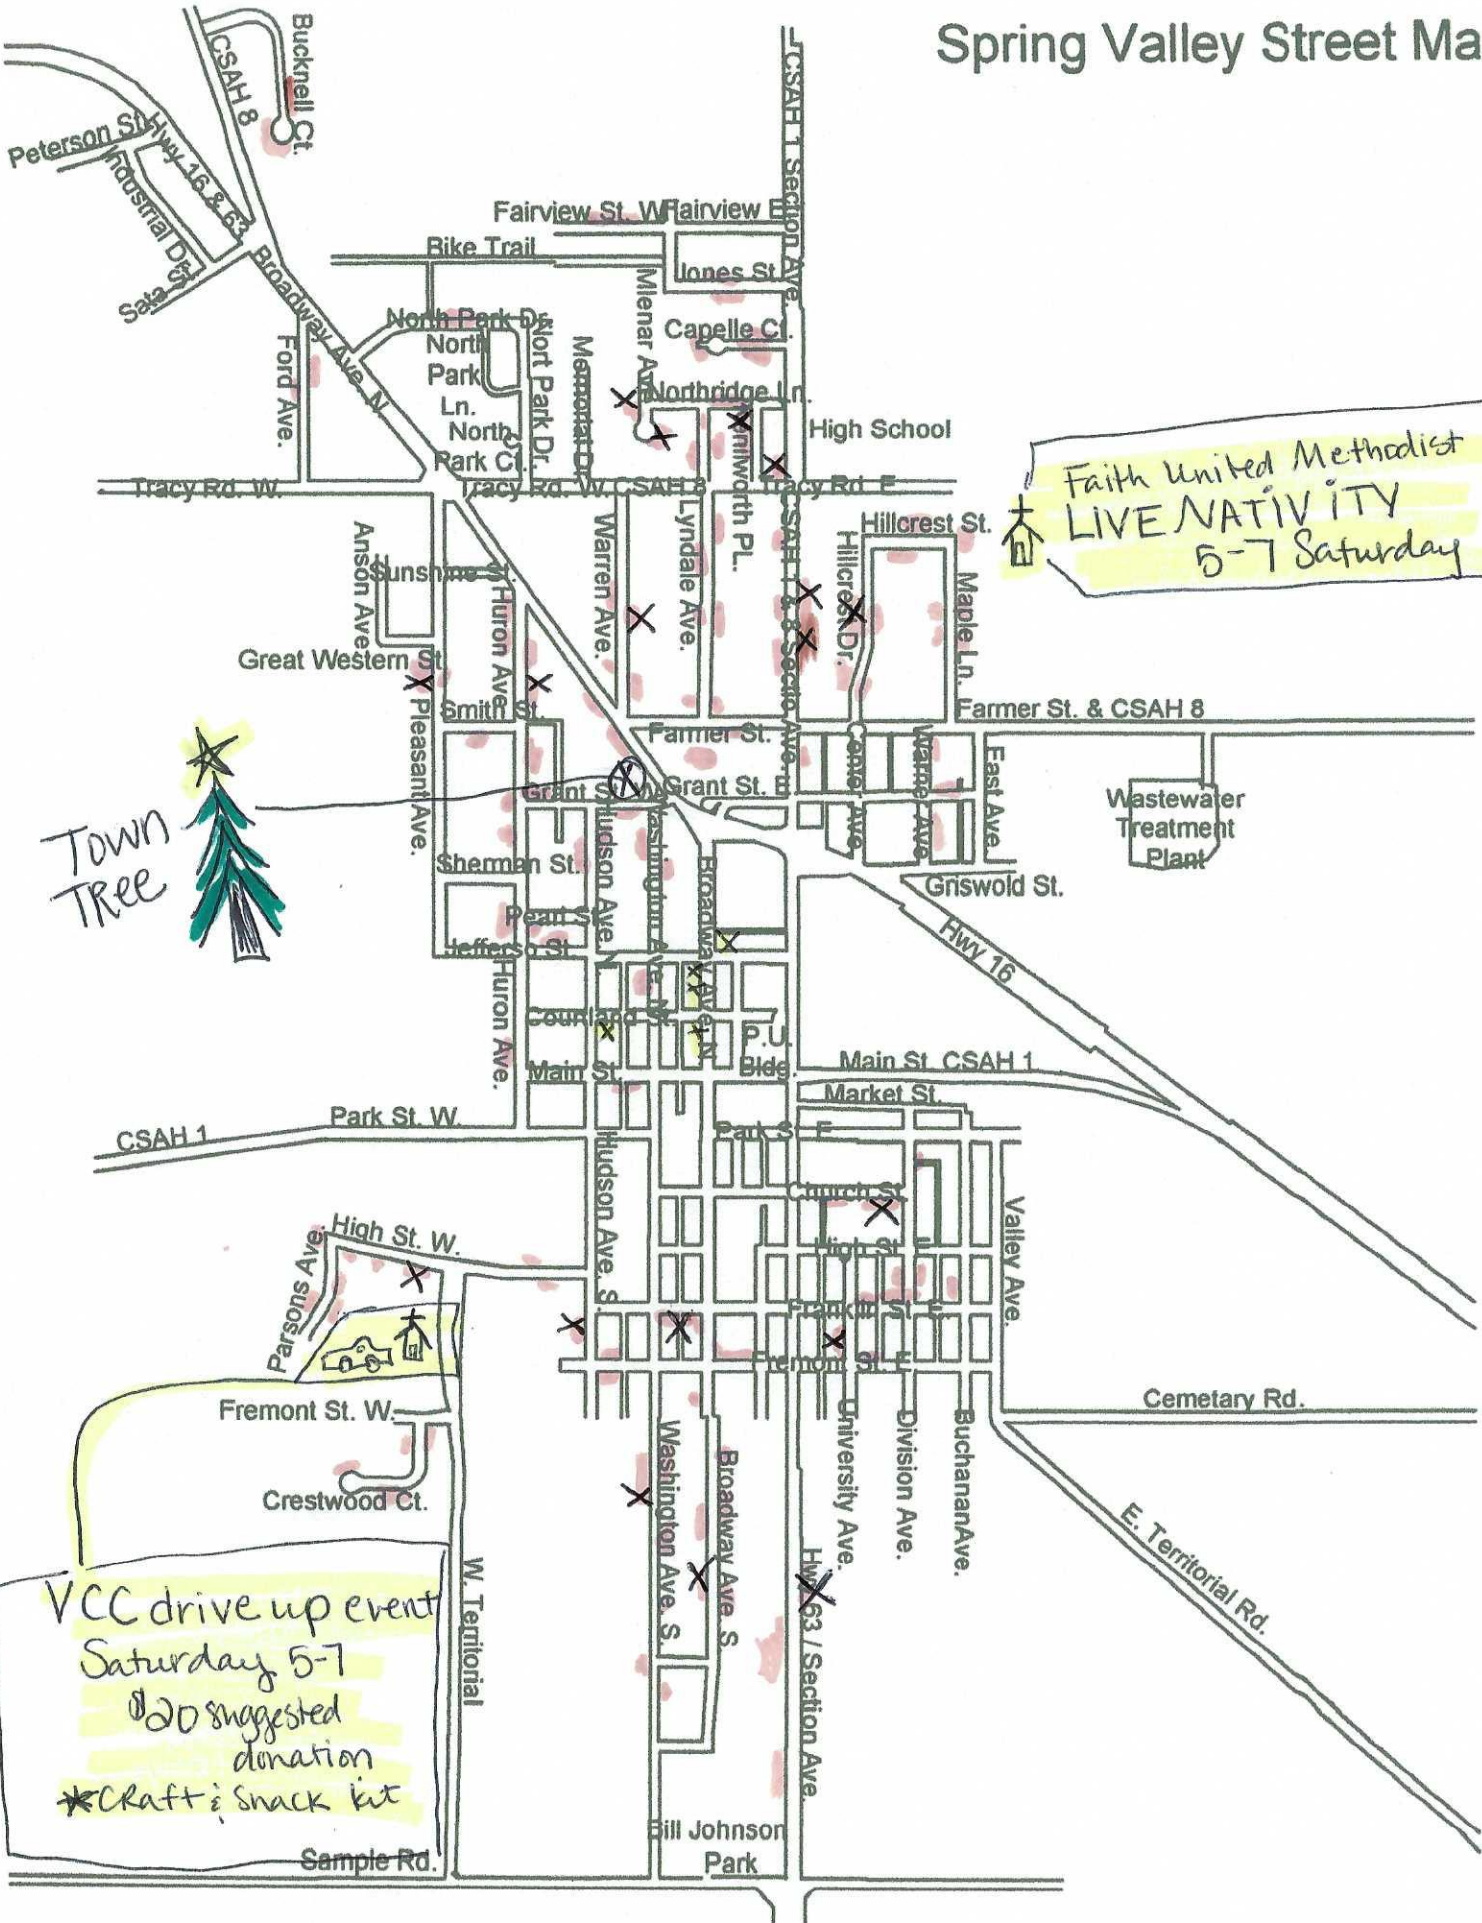

Spring Valley Street Map

Faith United Methodist
LIVE NATIVITY
5-7 Saturday

VCC drive up event
Saturday 5-7
\$20 suggested donation
*Craft & Snack kit